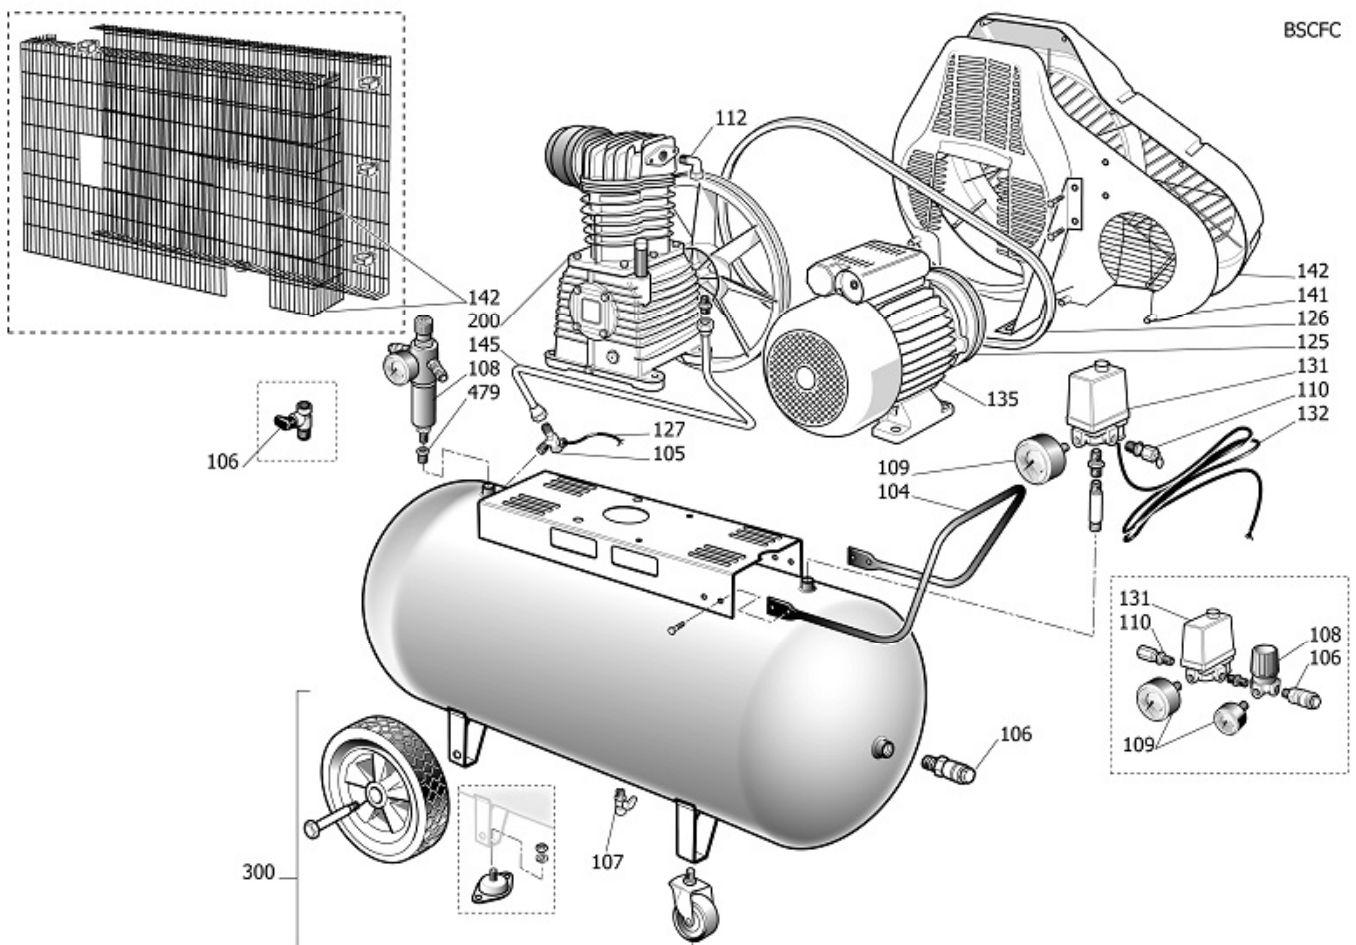

**TECHNICAL DRAWING**  
**HK 425-200 Pro**

REF. NO.: 360563

**360563 PART LIST**

REF. NO.: 360563

NO.	Designation	Code SKU	Qty
104	Grip	9084012	1,0
105	Check valve	D078001	1,0
106	Line valve	4100809	1,0
106	Line valve	9047020	1,0
107	Condensate drain valve	9047097	1,0
108	Pressure reducer	9051087	1,0
109	Pressure gauge	9052802	1,0
110	Relief valve	9049315	1,0
112	Nipple/Elbow	9416615	1,0
125	Pulley	9076021	1,0
126	Poly V belt	9075022	1,0
127	Rilsan pipe 4/6 BLK IT PA12_LC	9270046	0,9
131	Pressure switch	9063269	1,0
132	Power cable	9065874	1,0
135	Motor	845S0CA	1,0
142	Belt guard	\$13400190	1,0
145	Delivery pipe	9043683	1,0
200	Bare pump	SD0000B	1,0
300	Wheels/feet mounting kit	9421436	1,0
457	Air tube	\$14300950	0,2

BARE PUMP SD0000B

BARE PUMP SD0000B

NO.	Designation	Code SKU	Qty
1	Casing	\$33101160	1,0
2	Cylinder	\$31601010SGL	1,0
3	Head	SD61400	1,0
4	Shaft	SD61200	1,0
26	Front cover	\$30400830	1,0
27	Casing rear support	\$30400890	1,0
29	Flywheel	\$31004680	1,0
30	Ball bearing 6205 K8-K28	\$30300030	2,0
32	Oil light	\$36531150	1,0
33	Oil plug	\$36507050	1,0
34	Seal	\$30300040	1,0
35	Screw flywheel	\$37400720	1,0
36	Washer flywheel	\$37500730	1,0
408	MPK filt.Cartridge exa K17-K50	9434N01	1,0
417	Oil plug	\$36531140	1,0
900	MPK valve plate K17	9434A10	1,0
901	MPK piston-conrod K17	9434B14	1,0
908	MPK aftercooler K17-18-25	9434E08	1,0
909	MPK gasket K17	9434F11	1,0
911	Air filter kit	9434M01	1,0
912	MPK piston rings K17	9434C13	1,0
922	MPK mainten.PV K17	9434H03	1,0