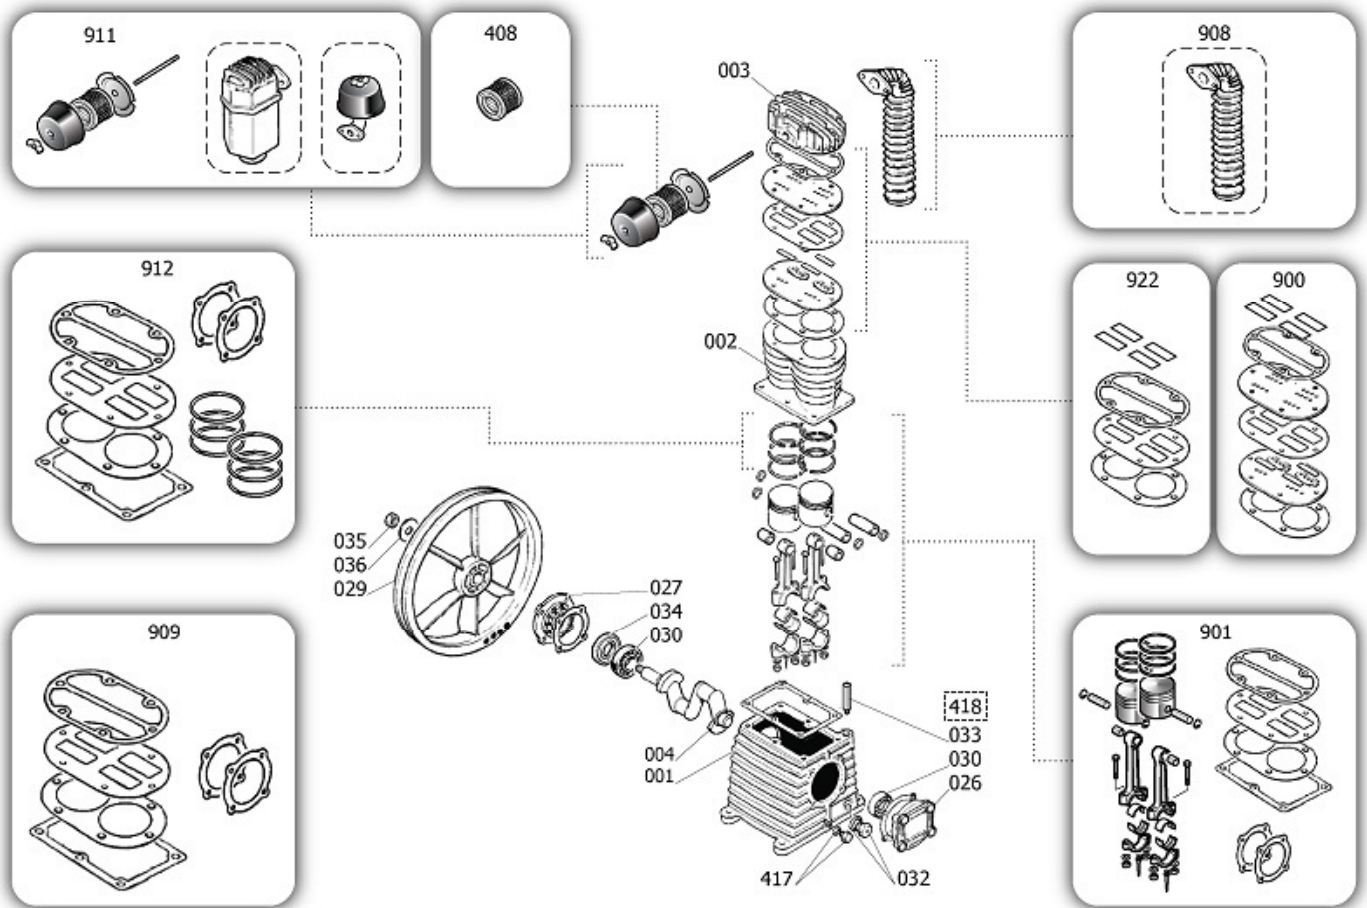

**TECHNICAL DRAWING**  
**HK 425-200 Pro**

REF. NO.: 360563

**360563 PART LIST**

REF. NO.: 360563

NO.	Designation	Code SKU	Qty
104	Grip	9084012	1,0
105	Check valve	D078001	1,0
106	Line valve	4100809	1,0
106	Line valve	9047020	1,0
107	Condensate drain valve	9047097	1,0
108	Pressure reducer	9051087	1,0
109	Pressure gauge	9052802	1,0
110	Relief valve	9049315	1,0
112	Nipple/Elbow	9416615	1,0
125	Pulley	9076021	1,0
126	Poly V belt	9075022	1,0
127	Rilsan pipe 4/6 BLK IT PA12_LC	9270046	0,9
131	Pressure switch	9063269	1,0
132	Power cable	9065874	1,0
135	Motor	845S0CA	1,0
142	Belt guard	\$13400190	1,0
145	Delivery pipe	9043683	1,0
200	Bare pump	SD0000B	1,0
300	Wheels/feet mounting kit	9421436	1,0
457	Air tube	\$14300950	0,2

BARE PUMP SD0000B

BARE PUMP SD0000B

NO.	Designation	Code SKU	Qty
1	Casing	\$33101160	1,0
2	Cylinder	\$31601010SGL	1,0
3	Head	SD61400	1,0
4	Shaft	SD61200	1,0
26	Front cover	\$30400830	1,0
27	Casing rear support	\$30400890	1,0
29	Flywheel	\$31004680	1,0
30	Ball bearing 6205 K8-K28	\$30300030	2,0
32	Oil light	\$36531150	1,0
33	Oil plug	\$36507050	1,0
34	Seal	\$30300040	1,0
35	Screw flywheel	\$37400720	1,0
36	Washer flywheel	\$37500730	1,0
408	MPK filt.Cartridge exa K17-K50	9434N01	1,0
417	Oil plug	\$36531140	1,0
900	MPK valve plate K17	9434A10	1,0
901	MPK piston-conrod K17	9434B14	1,0
908	MPK aftercooler K17-18-25	9434E08	1,0
909	MPK gasket K17	9434F11	1,0
911	Air filter kit	9434M01	1,0
912	MPK piston rings K17	9434C13	1,0
922	MPK mainten.PV K17	9434H03	1,0